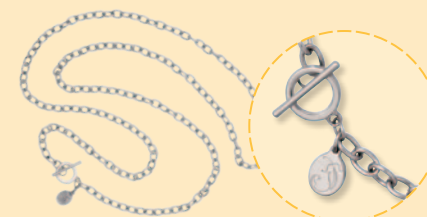

1-1/2" x 2"

1" x 1-1/4"

1" x 1"

### Simply Adorned Charms

Adorn our nickel-plated charms with your personal style. Features include tempered, beveled glass on front, flat glass on back, and a lobster clasp. Locket-style charm with hinge allows custom artwork to be easily inserted. Available in three sizes; largest makes beautiful Christmas ornaments that can become cherished keepsakes. Packaged in gift box.

116799	Simply Adorned Charm 1-1/2" x 2"	<b>\$21.95</b>
116798	Simply Adorned Charm 1" x 1-1/4"	<b>\$18.95</b>
116797	Simply Adorned Charm 1" x 1"	<b>\$17.95</b>

### Simply Adorned Chains

Available in two lengths, the Simply Adorned stainless-steel chain features a toggle clasp and exclusive Stampin Up! charm identifier. The finish coordinates with our Simply Adorned charms. Packaged in gift box.